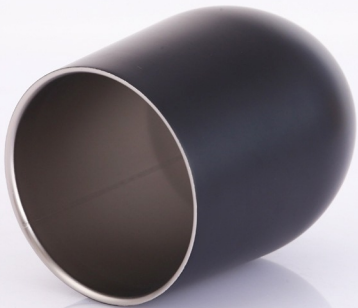

lovely egg style mug with straw

350ml
Item No.:TI-1088

ZHEJIANG JUPENG DRINKWARE CO.,LTD
浙江巨鹏杯业有限公司

click the address to visit our website

Beyond

Sales Manager

Add: Paixi industry Area, Yongkang city,
Zhejiang province, China