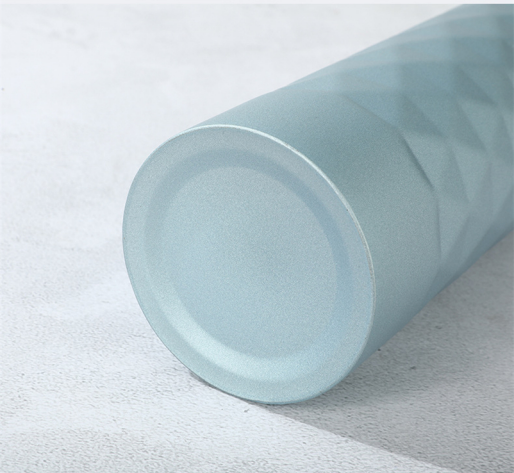

## Stable base

Concave-convex design at the bottom of the cup, stable placement, non-slippery when exposed to water, wear-resistant and anti-collision