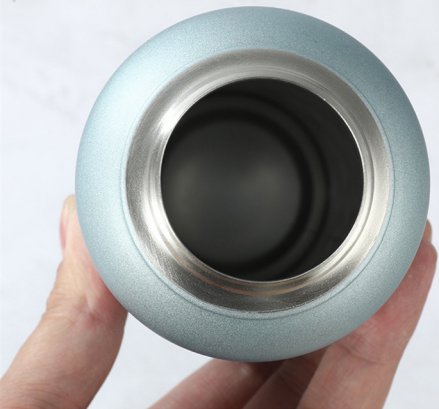

201 stainless steel liner

Electrolytic polishing technology is adopted in the Cup.